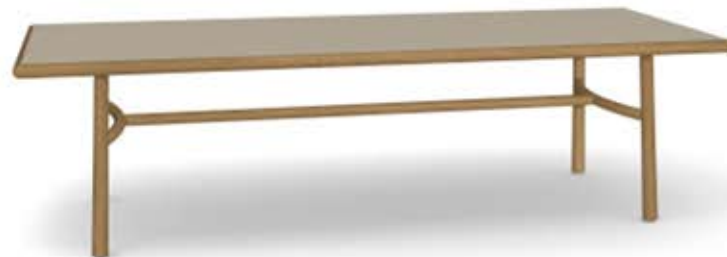

Tribu
Nox Dining Table
138.5" x 39" Rec
1 Available

Tribu
Tosca Lounge chair
1 Available

*Tribu
Elio Low Back Lounge Chair
Linen Weave
Sujan Ochre Cushion
2 Available

*Tribu
Elio High Back Lounge Chair
Linen Weave
Linen Cushion
1 Available

*Tribu
Otto Coffee Table
Teak Leg
Muschelkalk top
35.5" Dia
1 Available

*Tribu
Otto Coffee Table
Teak Leg
Muschelkalk top
19" Dia
2 Available

*Tribu
Elio DiningChair
Linen Weave
Knit Colorado Cushion
2 Available

*Tribu
Ukiyo Dining Chair
Teak Frame
Naram Preal Cushion
1 Available

*Tribu
Ukiyo Dining Table
Teak Frame
Ceramic top
106" x 104" Dia
1 Available

*Tribu
Hexagon Low Side Table
Teak Frame
Linen Lava Stone/ Muschelkalk Top
27.25" Dia (Hexagon)
2 Available (Lava Stone)
1 Available (Muschelkalk)